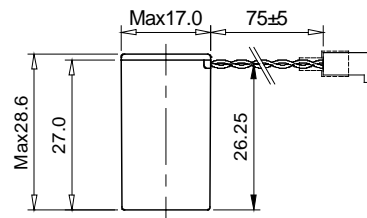

Terminals

(Unit : mm)

Connector Type

Case Type

Model	STD	T1/L(mm)	T2	T3 or T3EU	T3R or T3EUR	AX	Wire or Connector	Case	NT
XL-050F	●	●/(7±0.5)	●	●	●	●	●	●	
XL-055F	●	●/(7±0.5)	●	●	●	●	●	●	
XL-060F	●	●/(7±0.5)	●	●	●	●	●	●	
XL-100F	●	●/(7±0.5)	●	●	●	●	●	●	
XL-145F	●	●/(16±0.5)				●	●		
XL-205F	●	●/(16±0.5)				●	●		
XL-210F	●(3AX)						●		●
XLP-050F	●	●/(7±0.5)	●	●	●	●	●	●	
XLP-055F	●	●/(7±0.5)	●	●	●	●	●	●	
XLP-060F	●	●/(7±0.5)	●	●	●	●	●	●	
XL-050H	●	●/(7±0.5)	●	●	●	●			
XL-060H	●	●/(7±0.5)	●	●	●	●			