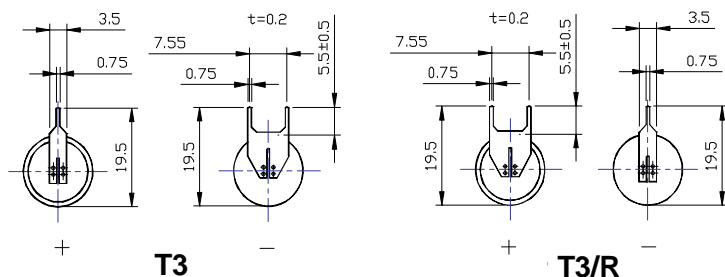

Terminals

(Unit : mm)

Connector Type

Case Type

Model	STD	T1/L(mm)	T2	T3 or T3EU	T3R or T3EUR	AX	Wire or Connector	Case	NT
XL-050F	●	●/(7±0.5)	●	●	●	●	●	●	
XL-055F	●	●/(7±0.5)	●	●	●	●	●	●	
XL-060F	●	●/(7±0.5)	●	●	●	●	●	●	
XL-100F	●	●/(7±0.5)	●	●	●	●	●	●	
XL-145F	●	●/(16±0.5)				●	●		
XL-205F	●	●/(16±0.5)				●	●		
XL-210F	●(3AX)						●		●
XLP-050F	●	●/(7±0.5)	●	●	●	●	●	●	
XLP-055F	●	●/(7±0.5)	●	●	●	●	●	●	
XLP-060F	●	●/(7±0.5)	●	●	●	●	●	●	
XL-050H	●	●/(7±0.5)	●	●	●	●			
XL-060H	●	●/(7±0.5)	●	●	●	●			