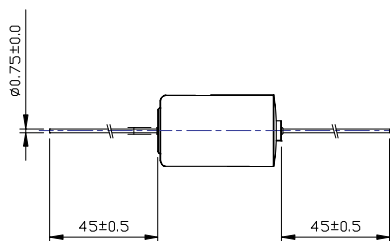

Terminals

(Unit : mm)

Connector Type

Case Type

Model	STD	T1/L(mm)	T2	T3 or T3EU	T3R or T3EUR	AX	Wire or Connector	Case	NT
XL-050F	●	●/(7±0.5)	●	●	●	●	●	●	
XL-055F	●	●/(7±0.5)	●	●	●	●	●	●	
XL-060F	●	●/(7±0.5)	●	●	●	●	●	●	
XL-100F	●	●/(7±0.5)	●	●	●	●	●	●	
XL-145F	●	●/(16±0.5)				●	●		
XL-205F	●	●/(16±0.5)				●	●		
XL-210F	●(3AX)						●		●
XLP-050F	●	●/(7±0.5)	●	●	●	●	●	●	
XLP-055F	●	●/(7±0.5)	●	●	●	●	●	●	
XLP-060F	●	●/(7±0.5)	●	●	●	●	●	●	
XL-050H	●	●/(7±0.5)	●	●	●	●			
XL-060H	●	●/(7±0.5)	●	●	●	●			