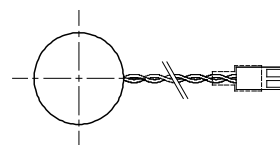

Terminals

(Unit : mm)

Connector Type

Case Type

Model	STD	T1/L(mm)	T2	T3 or T3EU	T3R or T3EUR	AX	Wire or Connector	Case	NT
XL-050F	●	●/(7±0.5)	●	●	●	●	●	●	
XL-055F	●	●/(7±0.5)	●	●	●	●	●	●	
XL-060F	●	●/(7±0.5)	●	●	●	●	●	●	
XL-100F	●	●/(7±0.5)	●	●	●	●	●	●	
XL-145F	●	●/(16±0.5)				●	●		
XL-205F	●	●/(16±0.5)				●	●		
XL-210F	●(3AX)						●		●
XLP-050F	●	●/(7±0.5)	●	●	●	●	●	●	
XLP-055F	●	●/(7±0.5)	●	●	●	●	●	●	
XLP-060F	●	●/(7±0.5)	●	●	●	●	●	●	
XL-050H	●	●/(7±0.5)	●	●	●	●			
XL-060H	●	●/(7±0.5)	●	●	●	●			