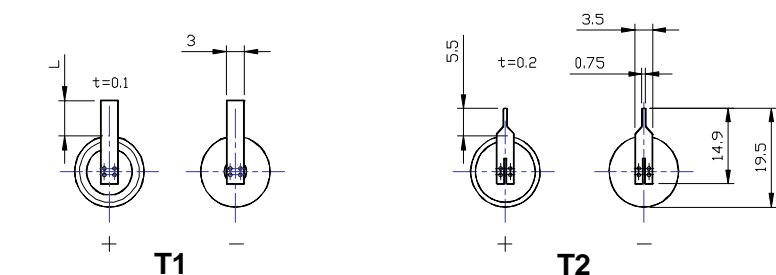

Terminals

(Unit : mm)

Connector Type

Case Type

Model	STD	T1/L(mm)	T2	T3 or T3EU	T3R or T3EUR	AX	Wire or Connector	Case	NT
XL-050F	●	●/(7±0.5)	●	●	●	●	●	●	
XL-055F	●	●/(7±0.5)	●	●	●	●	●	●	
XL-060F	●	●/(7±0.5)	●	●	●	●	●	●	
XL-100F	●	●/(7±0.5)	●	●	●	●	●	●	
XL-145F	●	●/(16±0.5)				●	●		
XL-205F	●	●/(16±0.5)				●	●		
XL-210F	●(3AX)						●		●
XLP-050F	●	●/(7±0.5)	●	●	●	●	●	●	
XLP-055F	●	●/(7±0.5)	●	●	●	●	●	●	
XLP-060F	●	●/(7±0.5)	●	●	●	●	●	●	
XL-050H	●	●/(7±0.5)	●	●	●	●			
XL-060H	●	●/(7±0.5)	●	●	●	●			