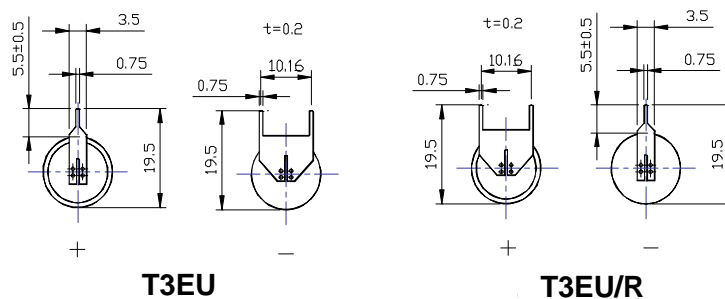

Terminals

(Unit : mm)

Connector Type

Case Type

Model	STD	T1/L(mm)	T2	T3 or T3EU	T3R or T3EUR	AX	Wire or Connector	Case	NT
XL-050F	●	●/(7±0.5)	●	●	●	●	●	●	
XL-055F	●	●/(7±0.5)	●	●	●	●	●	●	
XL-060F	●	●/(7±0.5)	●	●	●	●	●	●	
XL-100F	●	●/(7±0.5)	●	●	●	●	●	●	
XL-145F	●	●/(16±0.5)				●	●		
XL-205F	●	●/(16±0.5)				●	●		
XL-210F	●(3AX)						●		●
XLP-050F	●	●/(7±0.5)	●	●	●	●	●	●	
XLP-055F	●	●/(7±0.5)	●	●	●	●	●	●	
XLP-060F	●	●/(7±0.5)	●	●	●	●	●	●	
XL-050H	●	●/(7±0.5)	●	●	●	●			
XL-060H	●	●/(7±0.5)	●	●	●	●			